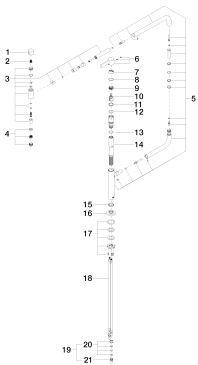

Kitchen - Tara Ultra
PIVOT Single-lever mixer - polished chrome
Article number: 33 845 875-00 0010

- 21-3/4" Projection
- Swiveling spout 360°
- Areated stream
- Total height 14-5/8"
- Height to aerator/spout outlet 11-3/8"
- Flange 2-1/8"
- 1-3/8" hole diameter
- 2x 10 mm flexible supply lines including 3/8" US adapters
- Water flow rate limited to max. 1.5 gpm
- lead-free
- (ADA)
- Combination with side spray set or profi side spray set not possible.

polished chrome

Dimensional drawing

Kitchen - Tara Ultra
PIVOT Single-lever mixer - polished chrome
Article number: 33 845 875-00 0010

All dimensions in mm / inch = mm x 0,0394

Flow rate chart

Kitchen - Tara Ultra
PIVOT Single-lever mixer - polished chrome
Article number: 33 845 875-00 0010

Recommended article

10 713 970-00
AIR SWITCH operating
button, trim parts only -
polished chrome

82 434 970-00
Soap dispenser with flange -
polished chrome

Kitchen - Tara Ultra
PIVOT Single-lever mixer - polished chrome
Article number: 33 845 875-00 0010

Spare parts list

Number	Item Number	Designation	Number of units
<hr/>			
<hr/>			