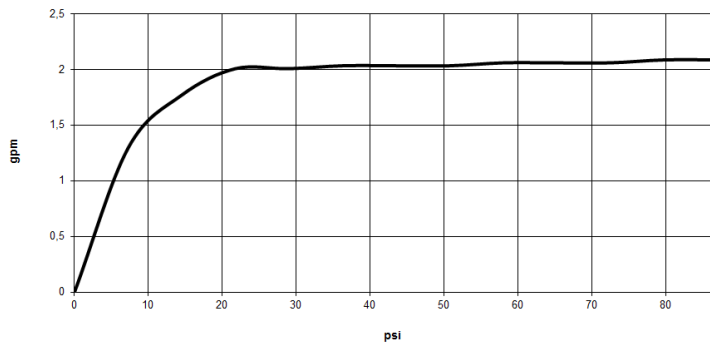

Kitchen - Tara Ultra
PIVOT Single-lever mixer - polished chrome
Article number: 33 845 875-00 0010

- 21-3/4" Projection
- Swiveling spout 360°
- Areated stream
- Total height 14-5/8"
- Height to aerator/spout outlet 11-3/8"
- Flange 2-1/8"
- 1-3/8" hole diameter
- 2x 10 mm flexible supply lines including 3/8" US adapters
- Water flow rate limited to max. 1.5 gpm
- lead-free
- (ADA)
- Combination with side spray set or profi side spray set not possible.

polished chrome

Dimensional drawing

Kitchen - Tara Ultra
PIVOT Single-lever mixer - polished chrome
Article number: 33 845 875-00 0010

All dimensions in mm / inch = mm x 0,0394

Flow rate chart

Kitchen - Tara Ultra
PIVOT Single-lever mixer - polished chrome
Article number: 33 845 875-00 0010