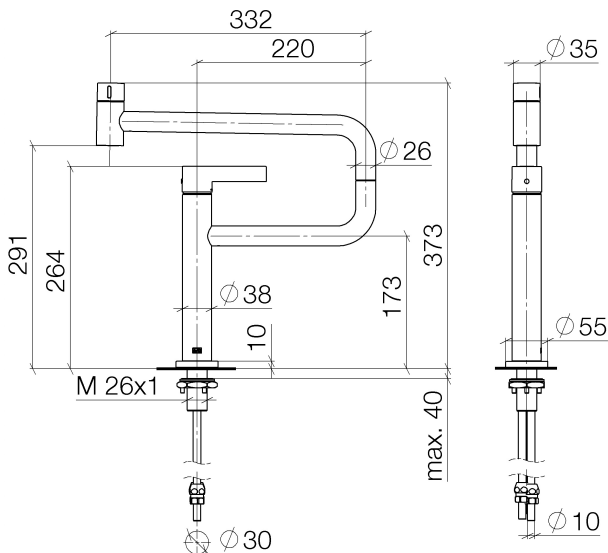

Kitchen - Tara Ultra
PIVOT Single-lever mixer - polished chrome
Article number: 33 845 875-00 0010

- 21-3/4" Projection
- Swiveling spout 360°
- Areated stream
- Total height 14-5/8"
- Height to aerator/spout outlet 11-3/8"
- Flange 2-1/8"
- 1-3/8" hole diameter
- 2x 10 mm flexible supply lines including 3/8" US adapters
- Water flow rate limited to max. 1.5 gpm
- lead-free
- (ADA)
- Combination with side spray set or profi side spray set not possible.

polished chrome

Dimensional drawing

Kitchen - Tara Ultra
PIVOT Single-lever mixer - polished chrome
Article number: 33 845 875-00 0010

All dimensions in mm / inch = mm x 0,0394

Flow rate chart

Kitchen - Tara Ultra
PIVOT Single-lever mixer - polished chrome
Article number: 33 845 875-00 0010

Recommended article

10 713 970-00
AIR SWITCH operating
button, trim parts only -
polished chrome

82 434 970-00
Soap dispenser with flange -
polished chrome

Kitchen - Tara Ultra
PIVOT Single-lever mixer - polished chrome
Article number: 33 845 875-00 0010